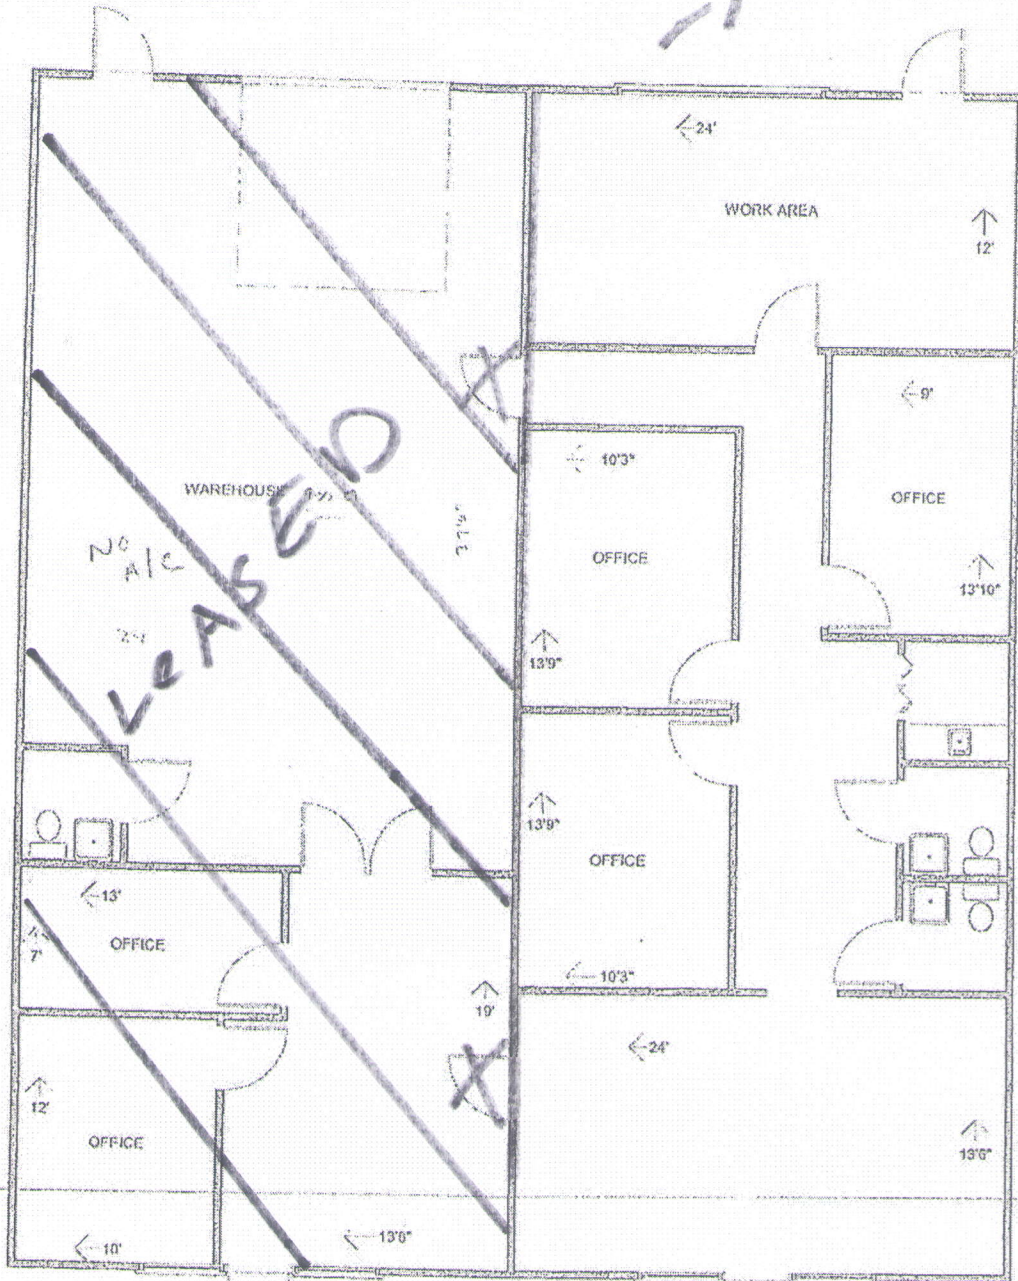

A-3
→ 1,440 SF

Merkburn Developments Inc

UNITS A-2 & A-3
2880 SQUARE FEET

1,440 SF Units Combine / Divide as Needed

941-780-2624

Jenn@SarasotaWarehouses.com