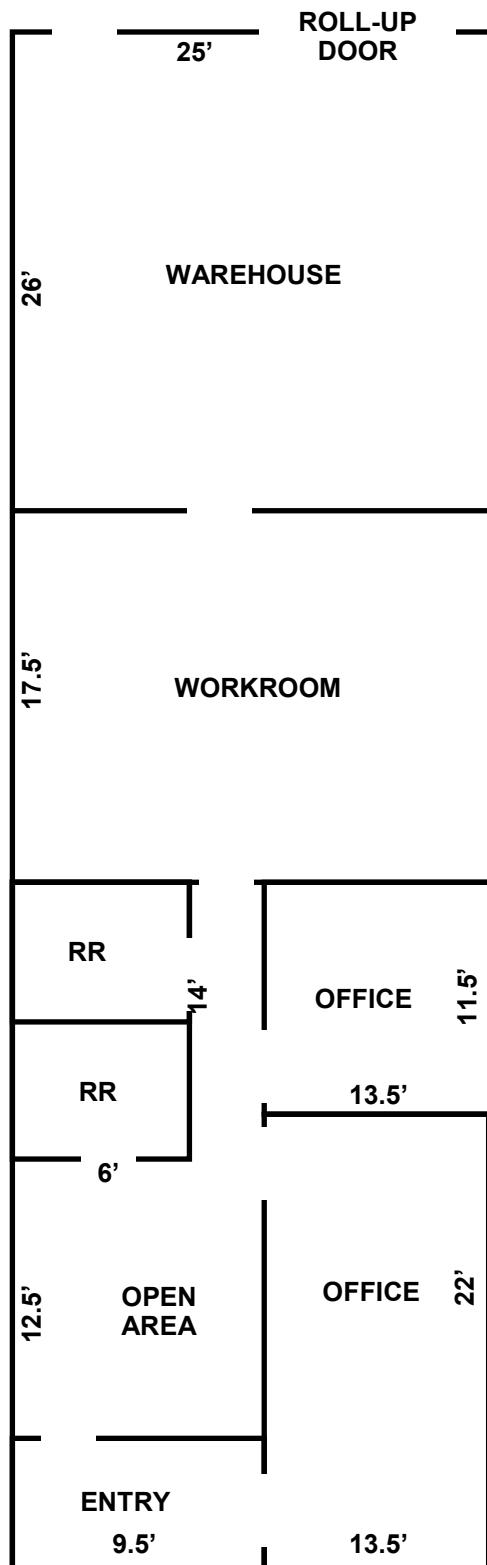

1629 W UNIVERSITY PKWY, SARASOTA, FL 34243

GENERAL FLOOR PLAN

* NOTE: INTERIOR DIMENSIONS ARE APPROXIMATE / ROUNDED AND MUST BE CONFIRMED BY THE USER